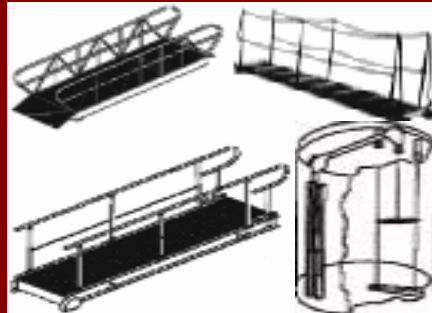

FURNITURES

SLIDING DOORS, WINDOWS, SHOP FRONTS, PARTITIONS, GRILL, RAILLING & LOUVERS

FOLDING PICNIC SET, STOOLS, DRYING HANGER

widerange_furnitures@yahoo.co.in

ARTICLES

GANGWAYS, BROW PLATFORM AND LIQUID LEVEL INDICATOR
widerange_articles@yahoo.co.in

TENTS/FOLDACABS

“TENTS” SUITABLE FOR ONE TO SIX PERSONS

widerange_foldacabs@yahoo.co.in

FOLDACABS

MARKETED BY:

M/S. WIDERANGE ENTERPRISES

251, ALANKAR BLDG, SHOP NO.2, SION MAIN ROAD, SION (W). MUMBAI 400022 PH:24077795