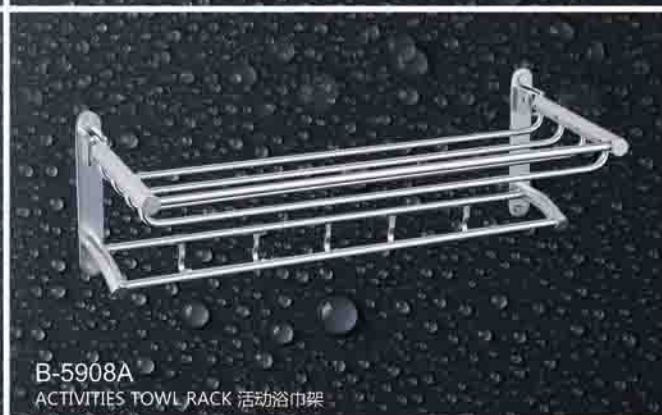

B-7603
TOWEL RING 毛巾环

B-7613
SHELF WITH WANGER 化妆架带杆

B-7604
DOUBLE ROBE HOOK 双衣钩

B-7602
DOUBLE TOWEL BAR 双毛巾杆

B-7614
DOUBLE LAYERS STORAGE STAND 双层置物架

B-7601
TOWEL BAR 毛巾杆

B-7605
TOWEL SHELF WITH BAR 浴巾架

B-7608
SOAP DISH HOLDER 肥皂架

B-7609
TUMBLER HOLDER 杯架

B-7612
LOTION DISPENSER 皂液器

B-7610
DOUBLE TUMBLER HOLDER 双杯架

B-7606
TOILET BRUSH HOLDER 厕刷架

EXCELLENT CREATIVE, ELEGANT
COMBINATION
MANIFESTATIONS OF UNPARALLELED
LUXURY WITH CHARACTER,
EVERYWHERE EXUDES A NOBLE AND