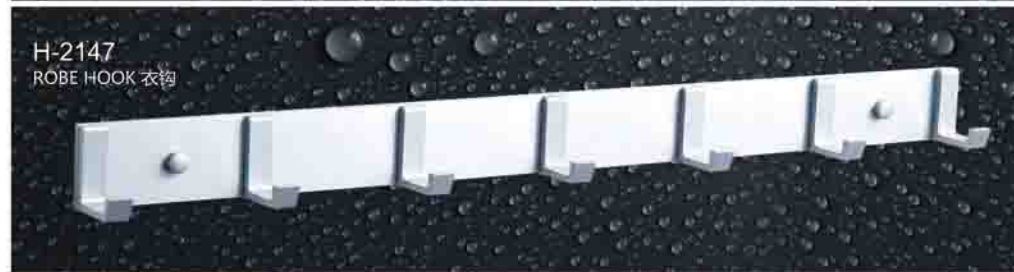

简约的线条勾勒意趣之美。
材质的对比线条的运用，
都可以营造一个现代极简空间。
金属的光泽、陶瓷的光晕，
体现了现代时尚对简约的不解追求。