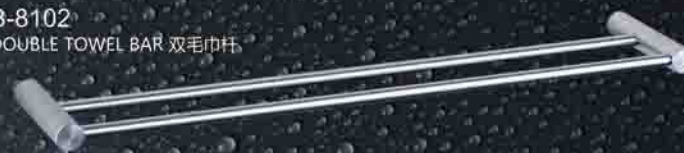

DETAILS OF PERFECT, BEAUTIFUL FASHION.
COMFORTABLE TO USE, PERFECT TO MAKE
YOUR BATHROOM SPACE.

Understand living culture
Platinum beauty profusion life
细节体现完美, 造型美观时尚。
使用舒适, 让您的卫浴空间十全十美。