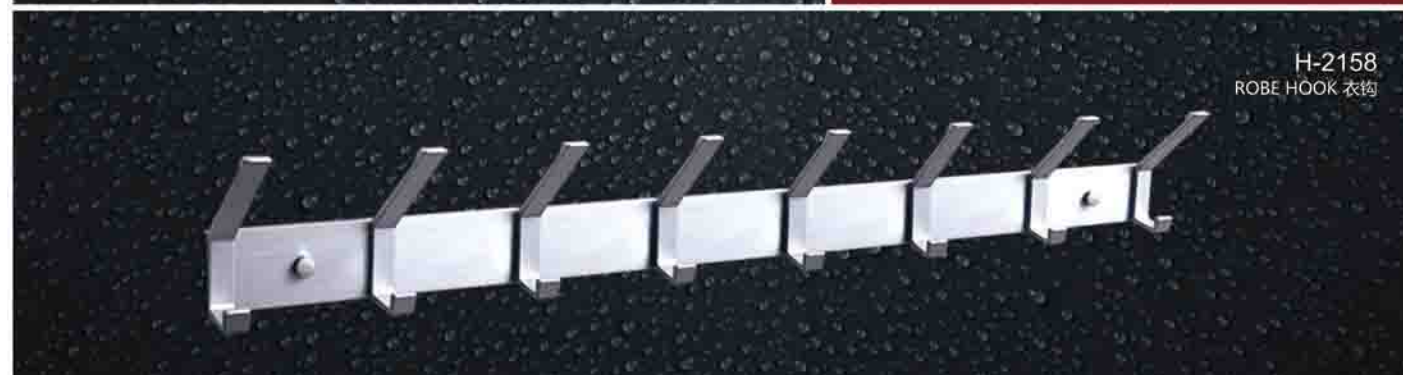

简约的线条勾勒意趣之美。
材质的对比线条的运用，
都可以营造一个现代极简空间。
金属的光泽、陶瓷的光晕，
体现了现代时尚对简约的不解追求。