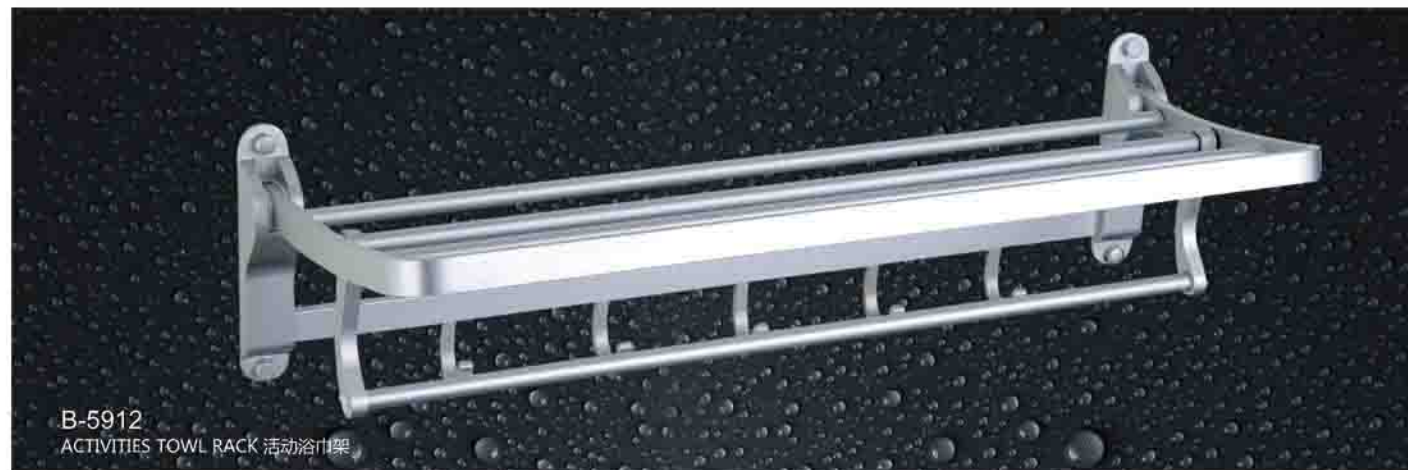

B-7609
TUMBLER HOLDER 杯架

B-7612
LOTION DISPENSER 皂液器

B-7610
DOUBLE TUMBLER HOLDER 双杯架

B-7606
TOILET BRUSH HOLDER 厕刷架

EXCELLENT CREATIVE, ELEGANT
COMBINATION
MANIFESTATIONS OF UNPARALLELED
LUXURY WITH CHARACTER,
EVERYWHERE EXUDES A NOBLE AND