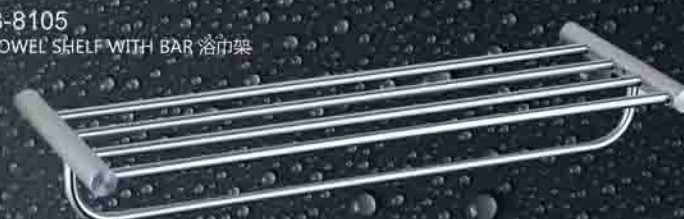

B-8105
TOWEL SHELF WITH BAR 浴巾架