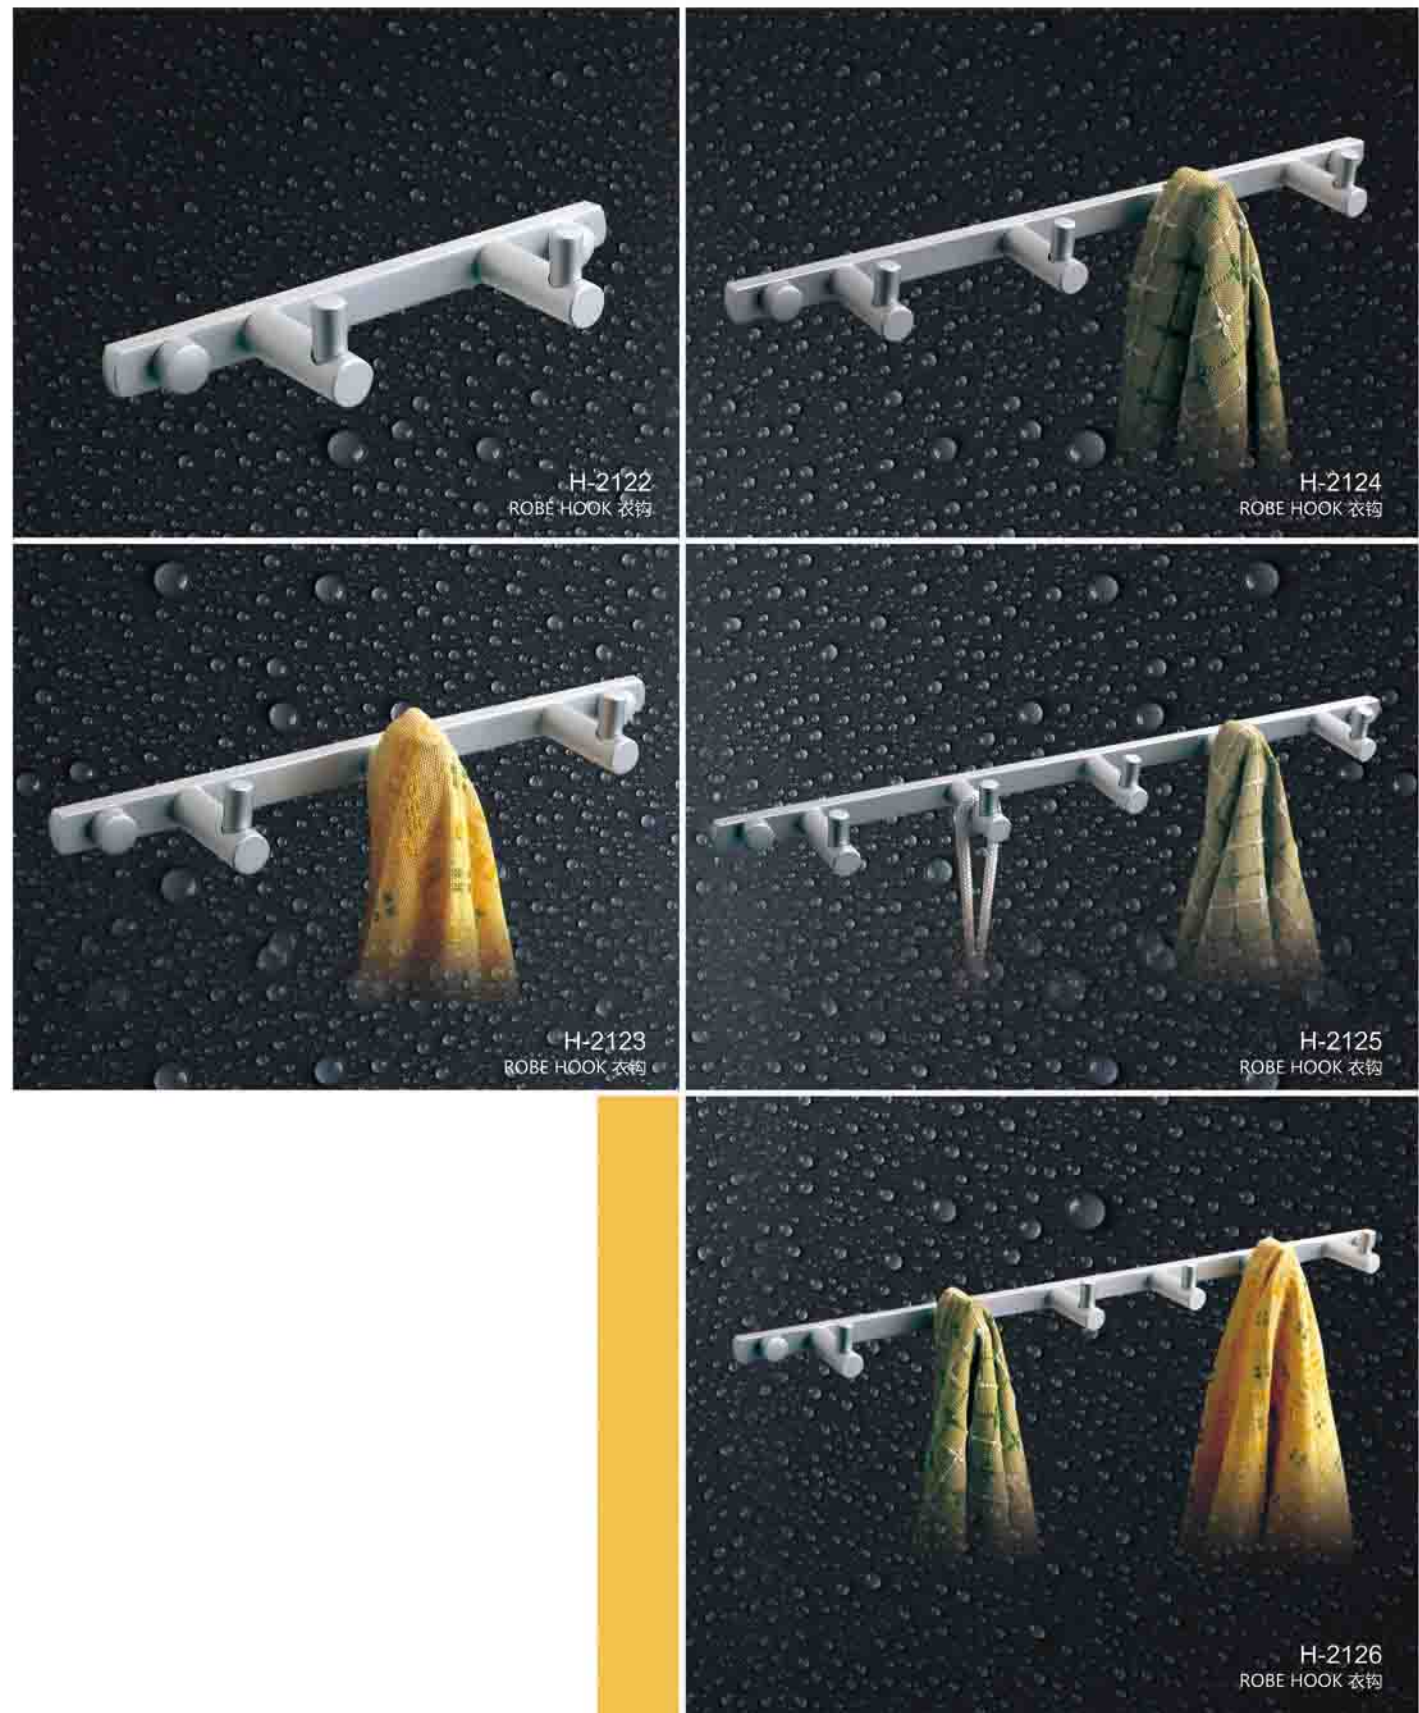

淳朴至上
Honest first
至美至璞，物勿能饰，
智慧与完美结合，深层而不失高贵。
To beauty to our, the thing can not act the role ofing.
Wisdom and the perfect combination,
deep and do not break nobility.