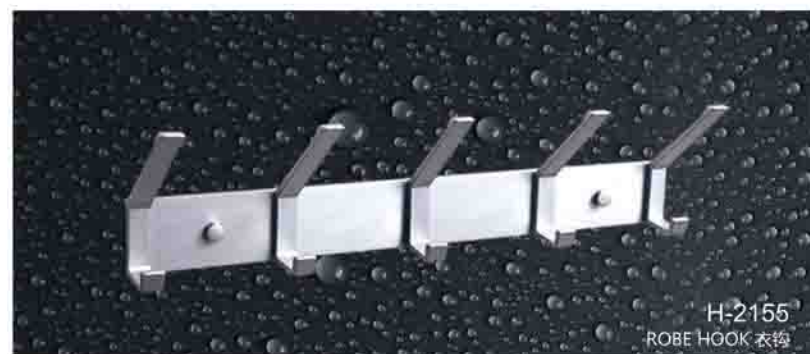

简约的线条勾勒意趣之美。
材质的对比线条的运用，
都可以营造一个现代极简空间。
金属的光泽、陶瓷的光晕，
体现了现代时尚对简约的不解追求。