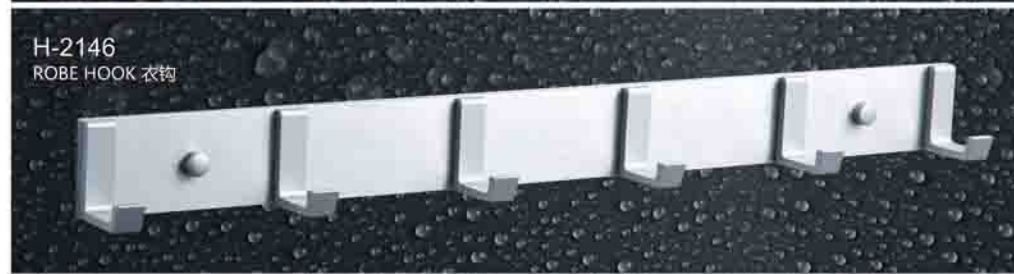

简约的线条勾勒意趣之美。
材质的对比线条的运用，
都可以营造一个现代极简空间。
金属的光泽、陶瓷的光晕，
体现了现代时尚对简约的不解追求。