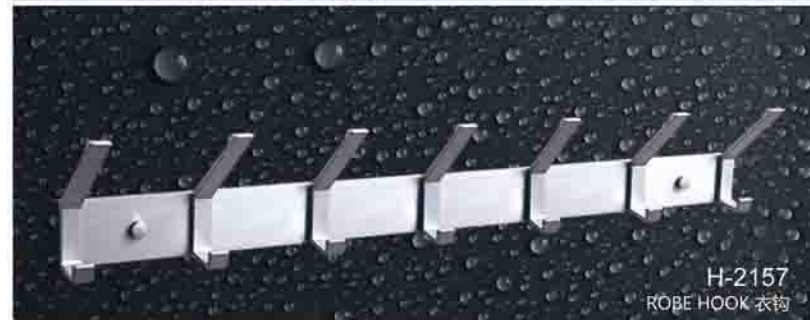

简约的线条勾勒意趣之美。
材质的对比线条的运用，
都可以营造一个现代极简空间。
金属的光泽、陶瓷的光晕，
体现了现代时尚对简约的不解追求。