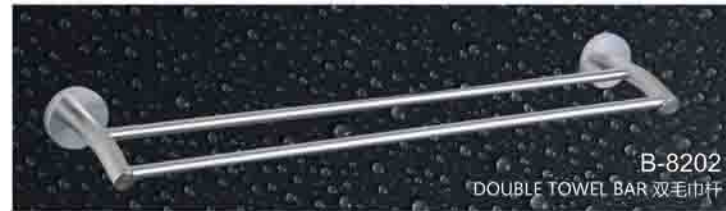

B-8201
TOWEL BAR 毛巾杆