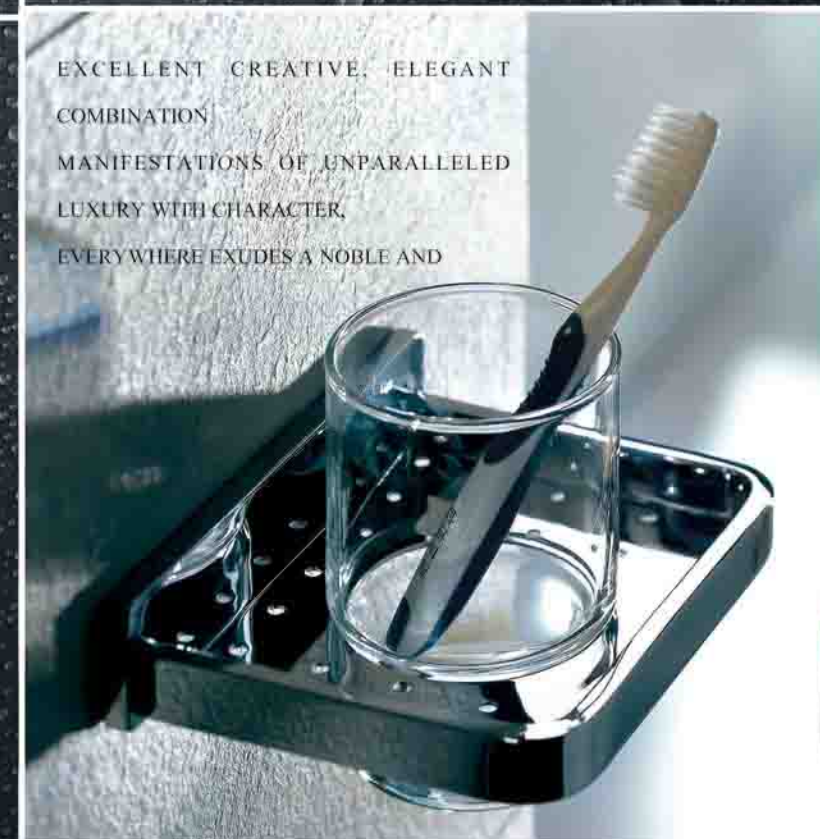

B-7609
TUMBLER HOLDER 杯架

B-7612
LOTION DISPENSER 皂液器

B-7610
DOUBLE TUMBLER HOLDER 双杯架

B-7606
TOILET BRUSH HOLDER 厕刷架

EXCELLENT CREATIVE, ELEGANT
COMBINATION
MANIFESTATIONS OF UNPARALLELED
LUXURY WITH CHARACTER,
EVERYWHERE EXUDES A NOBLE AND