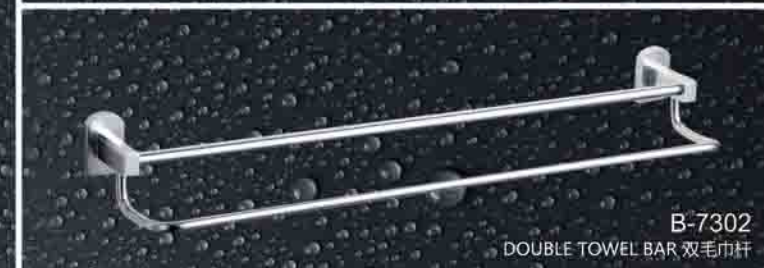

B-8105
TOWEL SHELF WITH BAR 浴巾架

B-8201
TOWEL BAR 毛巾杆

B-8202
DOUBLE TOWEL BAR 双毛巾杆

B-8205
TOWEL SHELF WITH BAR 浴巾架

B-8218
SHELF WITH WANGER 化妆架带杆

B-8106
TOILET BRUSH HOLDER 厕刷架

DETAILS OF PERFECT, BEAUTIFUL FASHION.
COMFORTABLE TO USE, PERFECT TO MAKE
YOUR BATHROOM SPACE.

B-8206
TOILET BRUSH HOLDER 厕刷架

B-8207
PAPER HOLDER 纸架

B-8203
TOWEL RING 毛巾环

Understand living culture
Platinum beauty profusion life
细节体现完美, 造型美观时尚。
使用舒适, 让您的卫浴空间十全十美。

品味的追求
The taste of the pursuit

BOME

有一份舒适，在每一细节交织的缝隙中，静静流淌，卫浴的舒适，源自于主人的亲情关爱。