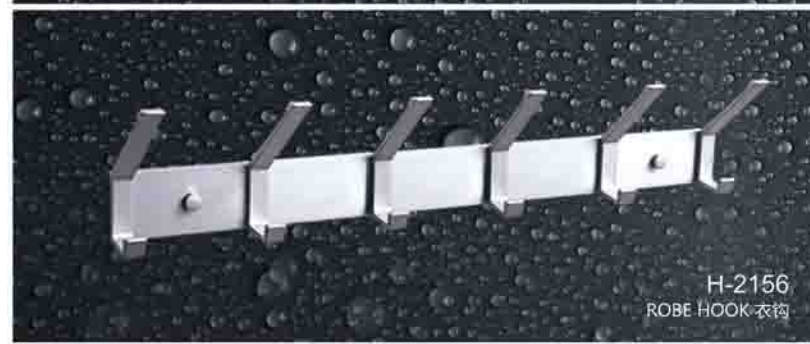

简约的线条勾勒意趣之美。
材质的对比线条的运用，
都可以营造一个现代极简空间。
金属的光泽、陶瓷的光晕，
体现了现代时尚对简约的不解追求。