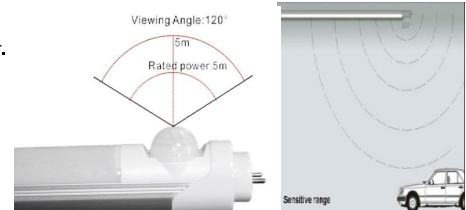

Speciality:

- ★.The light source is utilized **Taiwan NewCentury SMD2835 chip**,high lumens(**milky cover>100lm/w**),low power consumption and low decay,life time can reach to 50000hrs.
- ★.Mirowave control or infrared control for your option, very sensitive.
- Induction range: **for raddar control,180°,within 10meter; for infrared control,120°,within 5meter.**
- When there's no moving object,the tube will be work on standby mode automatically at very low power.
- ★.Using flicker-free LED driver,high power factor,better protection,more safety.
- ★.Aviation Al with imported PC cover,good for heat emission,high lighting efficiency>90%,**PF>0.95**
- PC cover will not be yellowish within 5years.
- ★.Soft light good for eyes,no flicker.
- ★.**3**Years warranty,Beam angle>120°(Clear cover),150°(Milky cover),**RA>80**.
- ★.T.color: Warm white,2800-3200K;Pure white,6000-6500K