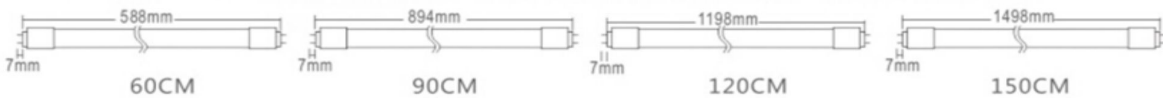

LED Glass Tube pricelist -- 3yrs warranty

(Beam Angle 330°)

3yrs warranty-T8 Tube light/ Taiwan chip/ Glass cover Series-CE/RoHs Approved

Model	Power	Length(mm)	Lumens(Lm)	LED Qty(pc)	Size(mm)	Input Voltage	Ex-work price/USD (MOQ:1carton)
3ELD-TB06-T801G2-9W	9W	600	>990	48	630*210*220mm 30pcs/ctn	AC85-265V	$3.6
3ELD-TB09-T801G2-15W	15W	900	>1650	72	935*210*220mm 30pcs/ctn		$4.4
3ELD-TB12-T801G2-18W	18W	1200	>1980	96	1240*210*220mm 30pcs/ctn		$5.2
3ELD-TB15-T801G2-23W	23W	1500	>2430	120	1540*210*220mm 30pcs/ctn		$6.6

Speciality:

- ★.The light source is utilized Taiwan NewCenturySMD2835 chip,higher lumens(milky cover>110lm/w),low power consumption and low decay,life time can reach to 50000hrs.
- ★.Using flicker-free LED driver,high power factor,**PF>0.95**,better protection.
- ★ **Full glass cover**,higher light transmittance, lighting efficiency>90% ! Super large beam angle>330°:perfect insulation,application more safety! **Glass cover will never be yellowish,the light transmittance of glass cover is 20% higher than PC cover.**
- ★. Soft light good for eyes,no flicker.
- ★. **3**Years warranty,Higher CRI, RA>80
- ★.T.color: Warm white,2700-3500K;Pure white,4000-5000K;Cold white,6000-7000K
- ★. Double foam protection,safety for transportation !

Glass cover
120lm/W,RA>85
330°Beam angle

Length

T8 LED Integrated Tube pricelist -- 3yrs warranty

(Beam Angle 150°)

3yrs warranty-T8 Tube light/Taiwan chip/PC cover Series-CE/RoHs Approved