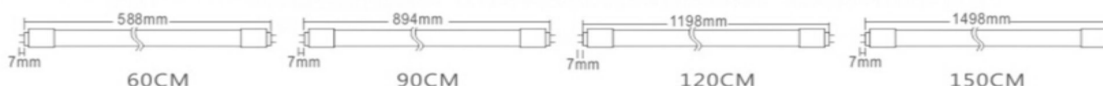

3ELED CO.,LIMITED

Contact: Mr Kent Zhang, Tel:+86(755)32846955 Fax: +86(755)-32846956
Website: www.3elead.com, Skype: kenleds.export2 Email:kent@3elead.com
ADD.:HongLianYing Industrial Park,Sili Rd.,GuanLan, 518110Shenzhen,P.R.C

LED Tube price-list

Conventional LED Tube Light Pricelist -- 5yrs warranty (Beam Angle 150°)

5yrs warranty-T8 Tube light/Taiwan Edison chip/PC cover Series-EMC/LVD/RoHs Approved

Model	Power	Length(mm)	Lumens(Lm)	LED Qty(pc)	Package Size(mm)	Input Voltage	Ex-work price/USD (MOQ:1carton)
3ELD-TB06-T801A1-9W	9W	600	>990	48	630*210*220mm 30pcs/ctn	AC85-265V	$6.60
3ELD-TB09-T801A1-15W	15W	900	>1650	72	935*210*220mm 30pcs/ctn		$8.30
3ELD-TB12-T801A1-18W	18W	1200	>1980	96	1240*210*220mm 30pcs/ctn		$9.60
3ELD-TB15-T801A1-23W	23W	1500	>2530	120	1540*210*220mm 30pcs/ctn		$11.80

Speciality:

- ★.The light source is utilized Taiwan Edison SMD2835 chip,higher lumens(milky cover>110lm/w),low power consumption and low decay,life time can reach to 50000hrs.
- ★.Using flicker-free LED driver,high power factor,**PF>0.95**,better protection.
- ★.Soft light good for eyes,no flicker.
- ★.Aviation Al with imported PC cover,good for heat emission,high lighting efficiency>90% ! PC cover will not be yellowish within 5years.
- ★. **5** Years warranty,Beam angle>150°,higher CRI,RA>80
- ★.T.color: Warm white,2700-3500K;Pure white,4000-5000K;Cold white,6000-7000K

LED Glass Tube pricelist -- 5yrs warranty (Beam Angle 330°)

5yrs warranty-T8 Tube light/ Taiwan Edison chip/ Glass cover Series-EMC/LVD/RoHs Approved