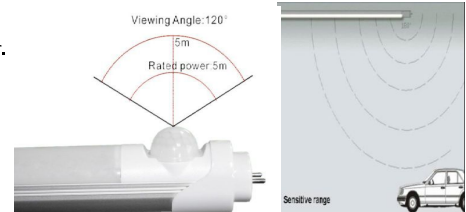

Speciality:

- ★.The light source is utilized **Taiwan NewCentury SMD2835 chip**,high lumens(**milky cover>100lm/w**),low power consumption and low decay,life time can reach to 50000hrs.
- ★.Mirowave control or infrared control for your option, very sensitive.
- Induction range: **for raddar control,180°,within 10meter; for infrared control,120°,within 5meter.**
- When there's no moving object,the tube will be work on standby mode automatically at very low power.
- ★.Using flicker-free LED driver,high power factor,better protection,more safety.
- ★.Aviation Al with imported PC cover,good for heat emission,high lighting efficiency>90%,**PF>0.95**
- PC cover will not be yellowish within 5years.
- ★.Soft light good for eyes,no flicker.
- ★.**3**Years warranty,Beam angle>120°(Clear cover),150°(Milky cover),**RA>80**.
- ★.T.color: Warm white,2800-3200K;Pure white,6000-6500K