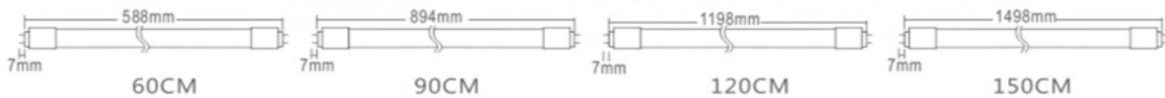

Length

T8 LED Integrated Tube pricelist -- 3yrs warranty

(Beam Angle 150°)

3yrs warranty-T8 Tube light/Taiwan chip/PC cover Series-CE/RoHs Approved

Model	Power	Length(mm)	Lumens(Lm)	LED Qty(pc)	Package Size(mm)	Input Voltage	Ex-work price/USD (MOQ:1carton)
3ELD-TB06-T801Y01-9W	9W	600	>900	48	630*210*220mm 25pcs/ctn	AC85-265V	$4.6
3ELD-TB09-T801Y01-15W	15W	900	>1500	72	935*210*220mm 25pcs/ctn		$6.2
3ELD-TB12-T801Y01-18W	18W	1200	>1800	96	1240*210*220mm 25pcs/ctn		$7.2
3ELD-TB15-T801Y01-23W	23W	1500	>2300	120	1540*210*220mm 25pcs/ctn		$9.4

Speciality:

- ★.The light source is utilized Taiwan NewCentury SMD2835 chip,higher lumens(milky cover>100lm/w),low power consumption and low decay,life time can reach to 50000hrs.
- ★.Using flicker-free LED driver,high power factor,**PF>0.95**,better protection.
- ★.Soft light good for eyes,no flicker.
- ★.Aviation Al with imported PC cover,good for heat emission,high lighting efficiency>90% ! PC cover will not be yellowish within 5years.
- ★ **3**Years warranty, Beam angle>150°, higher CRI, RA>80
- ★.T.color: Warm white,2700-3500K;Pure white,4000-5000K;Cold white,6000-7000K

PC housing/PC cover
over 20000pcs sold