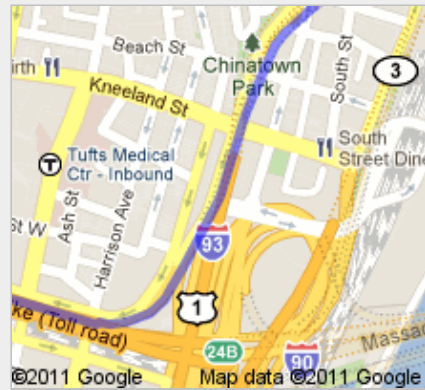

Directions to 1000 Olin Way, Needham, MA 02492
20.1 mi – about 33 mins

Save trees. Go green!
 Download Google Maps on your phone at google.com/gmm

 500 Commercial St, Boston, MA 02109

1. Head **west** on **Commercial St** toward **Copp's Hill Terrace**

go 0.2 mi
total 0.2 mi

2. Turn left onto **N Washington St**
About 1 min

go 0.2 mi
total 0.5 mi

3. Slight left onto **Massachusetts 1A N**
About 1 min

go 295 ft
total 0.5 mi

5. Take exit **20B** for **Interstate 90 W**
About 1 min

go 0.7 mi
total 1.8 mi

6. Continue toward **I-90 W**

go 456 ft
total 1.9 mi

7. Keep right at the fork and merge onto **I-90 W**
Partial toll road
About 14 mins

go 10.8 mi
total 12.8 mi

8. Take exit **15** for **I-95/MA-128** toward **MA-30/Weston/Waltham**

go 0.1 mi
total 12.9 mi

-  9. Keep right at the fork to continue toward **I-95 S/MA-128 S/State Route 128 S** go 0.2 mi
total 13.1 mi
-  10. Keep right at the fork, follow signs for **I-95 S/State Route 128 S/S Shore/Cape Cod** and merge onto **I-95 S/MA-128 S/State Route 128 S** go 3.4 mi
total 16.5 mi
About 4 mins
-  11. Take exit **19B** to merge onto **Highland Ave** toward **Needham** go 1.0 mi
total 17.5 mi
About 3 mins
-  12. Turn right onto **West St** go 0.6 mi
total 18.1 mi
About 1 min
-  13. Turn left onto **Central Ave** go 0.8 mi
total 18.9 mi
About 2 mins
-  14. Turn right onto **Great Plain Ave** go 0.7 mi
total 19.7 mi
About 2 mins
-  15. Turn right onto **Olin Way** go 0.4 mi
total 20.1 mi
Restricted usage road
About 1 min
-  1000 Olin Way, Needham, MA 02492