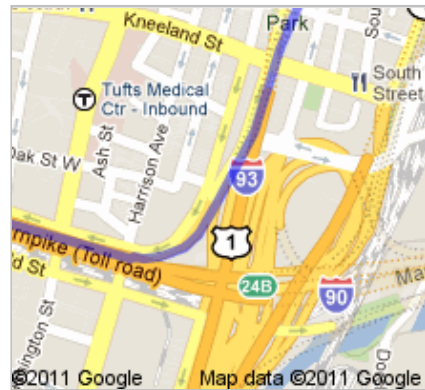

Directions to 1000 Olin Way, Needham, MA 02492
20.1 mi – about 33 mins

Save trees. Go green!
 Download Google Maps on your phone at google.com/gmm

 500 Commercial St, Boston, MA 02109

1. Head **west** on **Commercial St** toward **Copp's Hill Terrace**

go 0.2 mi
total 0.2 mi

2. Turn left onto **N Washington St**
About 1 min

go 0.2 mi
total 0.5 mi

3. Slight left onto **Massachusetts 1A N**
About 1 min

go 295 ft
total 0.5 mi

5. Take exit **20B** for **Interstate 90 W**
About 1 min

go 0.7 mi
total 1.8 mi

6. Continue toward **I-90 W**

go 456 ft
total 1.9 mi

7. Keep right at the fork and merge onto **I-90 W**
Partial toll road
About 14 mins

go 10.8 mi
total 12.8 mi

8. Take exit **15** for **I-95/MA-128** toward **MA-30/Weston/Waltham**

go 0.1 mi
total 12.9 mi

-  9. Keep right at the fork to continue toward **I-95 S/MA-128 S/State Route 128 S** go 0.2 mi
total 13.1 mi
-  10. Keep right at the fork, follow signs for **I-95 S/State Route 128 S/S Shore/Cape Cod** and merge onto **I-95 S/MA-128 S/State Route 128 S** go 3.4 mi
total 16.5 mi
About 4 mins
-  11. Take exit **19B** to merge onto **Highland Ave** toward **Needham** go 1.0 mi
total 17.5 mi
About 3 mins
-  12. Turn right onto **West St** go 0.6 mi
total 18.1 mi
About 1 min
-  13. Turn left onto **Central Ave** go 0.8 mi
total 18.9 mi
About 2 mins
-  14. Turn right onto **Great Plain Ave** go 0.7 mi
total 19.7 mi
About 2 mins
-  15. Turn right onto **Olin Way** go 0.4 mi
total 20.1 mi
Restricted usage road
About 1 min
-  1000 Olin Way, Needham, MA 02492