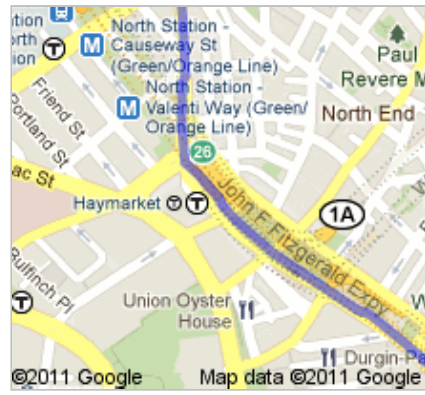

Directions to 1000 Olin Way, Needham, MA 02492
20.1 mi – about 33 mins

Save trees. Go green!
 Download Google Maps on your phone at google.com/gmm

 500 Commercial St, Boston, MA 02109

1. Head **west** on **Commercial St** toward **Copp's Hill Terrace**

go 0.2 mi
total 0.2 mi

2. Turn left onto **N Washington St**
About 1 min

go 0.2 mi
total 0.5 mi

3. Slight left onto **Massachusetts 1A N**
About 1 min

go 295 ft
total 0.5 mi

5. Take exit **20B** for **Interstate 90 W**
About 1 min

go 0.7 mi
total 1.8 mi

6. Continue toward **I-90 W**

go 456 ft
total 1.9 mi

7. Keep right at the fork and merge onto **I-90 W**
Partial toll road
About 14 mins

go 10.8 mi
total 12.8 mi

8. Take exit **15** for **I-95/MA-128** toward **MA-30/Weston/Waltham**

go 0.1 mi
total 12.9 mi

-  9. Keep right at the fork to continue toward **I-95 S/MA-128 S/State Route 128 S** go 0.2 mi
total 13.1 mi
-  10. Keep right at the fork, follow signs for **I-95 S/State Route 128 S/S Shore/Cape Cod** and merge onto **I-95 S/MA-128 S/State Route 128 S** go 3.4 mi
total 16.5 mi
About 4 mins
-  11. Take exit **19B** to merge onto **Highland Ave** toward **Needham** go 1.0 mi
total 17.5 mi
About 3 mins
-  12. Turn right onto **West St** go 0.6 mi
total 18.1 mi
About 1 min
-  13. Turn left onto **Central Ave** go 0.8 mi
total 18.9 mi
About 2 mins
-  14. Turn right onto **Great Plain Ave** go 0.7 mi
total 19.7 mi
About 2 mins
-  15. Turn right onto **Olin Way** go 0.4 mi
total 20.1 mi
Restricted usage road
About 1 min
-  1000 Olin Way, Needham, MA 02492