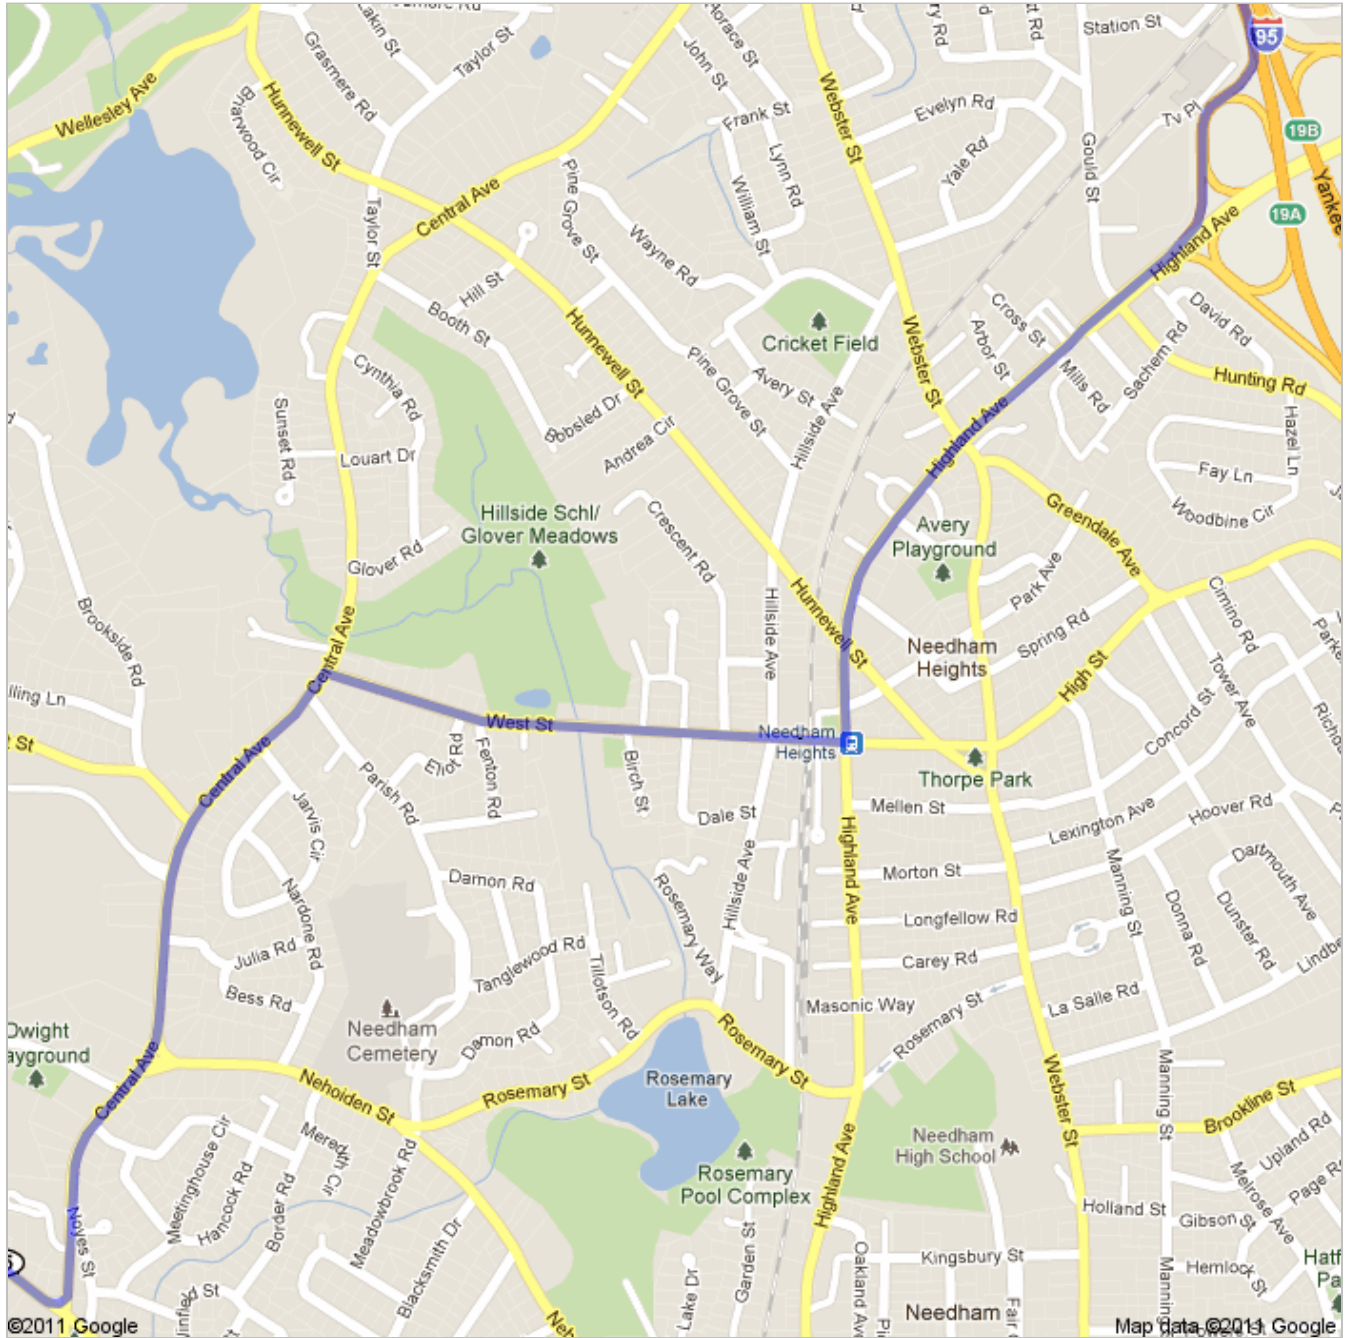

Directions to 1000 Olin Way, Needham, MA 02492
20.1 mi – about 33 mins

Save trees. Go green!
 Download Google Maps on your phone at google.com/gmm

 500 Commercial St, Boston, MA 02109

1. Head **west** on **Commercial St** toward **Copp's Hill Terrace**

go 0.2 mi
total 0.2 mi

2. Turn left onto **N Washington St**
About 1 min

go 0.2 mi
total 0.5 mi

3. Slight left onto **Massachusetts 1A N**
About 1 min

go 295 ft
total 0.5 mi

5. Take exit **20B** for **Interstate 90 W**
About 1 min

go 0.7 mi
total 1.8 mi

6. Continue toward **I-90 W**

go 456 ft
total 1.9 mi

7. Keep right at the fork and merge onto **I-90 W**
Partial toll road
About 14 mins

go 10.8 mi
total 12.8 mi

8. Take exit **15** for **I-95/MA-128** toward **MA-30/Weston/Waltham**

go 0.1 mi
total 12.9 mi

-  9. Keep right at the fork to continue toward **I-95 S/MA-128 S/State Route 128 S** go 0.2 mi
total 13.1 mi
-  10. Keep right at the fork, follow signs for **I-95 S/State Route 128 S/S Shore/Cape Cod** and merge onto **I-95 S/MA-128 S/State Route 128 S** go 3.4 mi
total 16.5 mi
About 4 mins
-  11. Take exit **19B** to merge onto **Highland Ave** toward **Needham** go 1.0 mi
total 17.5 mi
About 3 mins
-  12. Turn right onto **West St** go 0.6 mi
total 18.1 mi
About 1 min
-  13. Turn left onto **Central Ave** go 0.8 mi
total 18.9 mi
About 2 mins
-  14. Turn right onto **Great Plain Ave** go 0.7 mi
total 19.7 mi
About 2 mins
-  15. Turn right onto **Olin Way** go 0.4 mi
total 20.1 mi
Restricted usage road
About 1 min
-  1000 Olin Way, Needham, MA 02492