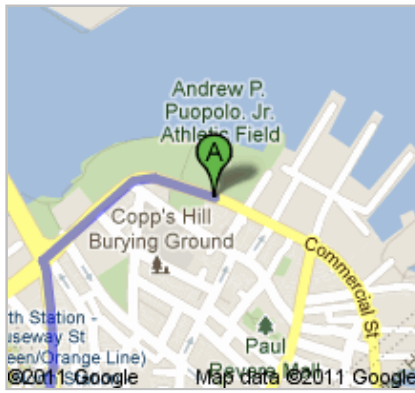

Directions to 1000 Olin Way, Needham, MA 02492
20.1 mi – about 33 mins

Save trees. Go green!
 Download Google Maps on your phone at google.com/gmm

 500 Commercial St, Boston, MA 02109

1. Head **west** on **Commercial St** toward **Copp's Hill Terrace**

go 0.2 mi
total 0.2 mi

2. Turn left onto **N Washington St**
About 1 min

go 0.2 mi
total 0.5 mi

3. Slight left onto **Massachusetts 1A N**
About 1 min

go 295 ft
total 0.5 mi

5. Take exit **20B** for **Interstate 90 W**
About 1 min

go 0.7 mi
total 1.8 mi

6. Continue toward **I-90 W**

go 456 ft
total 1.9 mi

7. Keep right at the fork and merge onto **I-90 W**
Partial toll road
About 14 mins

go 10.8 mi
total 12.8 mi

8. Take exit **15** for **I-95/MA-128** toward **MA-30/Weston/Waltham**

go 0.1 mi
total 12.9 mi

-  9. Keep right at the fork to continue toward **I-95 S/MA-128 S/State Route 128 S** go 0.2 mi
total 13.1 mi
-  10. Keep right at the fork, follow signs for **I-95 S/State Route 128 S/S Shore/Cape Cod** and merge onto **I-95 S/MA-128 S/State Route 128 S** go 3.4 mi
total 16.5 mi
About 4 mins
-  11. Take exit **19B** to merge onto **Highland Ave** toward **Needham** go 1.0 mi
total 17.5 mi
About 3 mins
-  12. Turn right onto **West St** go 0.6 mi
total 18.1 mi
About 1 min
-  13. Turn left onto **Central Ave** go 0.8 mi
total 18.9 mi
About 2 mins
-  14. Turn right onto **Great Plain Ave** go 0.7 mi
total 19.7 mi
About 2 mins
-  15. Turn right onto **Olin Way** go 0.4 mi
total 20.1 mi
Restricted usage road
About 1 min
-  1000 Olin Way, Needham, MA 02492