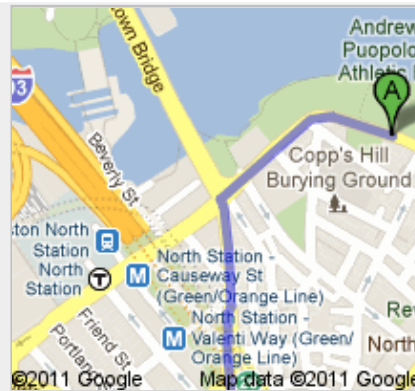

Directions to 1000 Olin Way, Needham, MA 02492
20.1 mi – about 33 mins

Save trees. Go green!
 Download Google Maps on your phone at google.com/gmm

 500 Commercial St, Boston, MA 02109

1. Head **west** on **Commercial St** toward **Copp's Hill Terrace**

go 0.2 mi
total 0.2 mi

2. Turn left onto **N Washington St**
About 1 min

go 0.2 mi
total 0.5 mi

3. Slight left onto **Massachusetts 1A N**
About 1 min

go 295 ft
total 0.5 mi

5. Take exit **20B** for **Interstate 90 W**
About 1 min

go 0.7 mi
total 1.8 mi

6. Continue toward **I-90 W**

go 456 ft
total 1.9 mi

7. Keep right at the fork and merge onto **I-90 W**
Partial toll road
About 14 mins

go 10.8 mi
total 12.8 mi

8. Take exit **15** for **I-95/MA-128** toward **MA-30/Weston/Waltham**

go 0.1 mi
total 12.9 mi

-  9. Keep right at the fork to continue toward **I-95 S/MA-128 S/State Route 128 S** go 0.2 mi
total 13.1 mi
-  10. Keep right at the fork, follow signs for **I-95 S/State Route 128 S/S Shore/Cape Cod** and merge onto **I-95 S/MA-128 S/State Route 128 S** go 3.4 mi
total 16.5 mi
About 4 mins
-  11. Take exit **19B** to merge onto **Highland Ave** toward **Needham** go 1.0 mi
total 17.5 mi
About 3 mins
-  12. Turn right onto **West St** go 0.6 mi
total 18.1 mi
About 1 min
-  13. Turn left onto **Central Ave** go 0.8 mi
total 18.9 mi
About 2 mins
-  14. Turn right onto **Great Plain Ave** go 0.7 mi
total 19.7 mi
About 2 mins
-  15. Turn right onto **Olin Way** go 0.4 mi
total 20.1 mi
Restricted usage road
About 1 min
-  1000 Olin Way, Needham, MA 02492