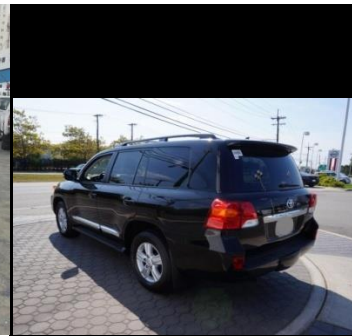

[2012 Toyota Land Cruiser limited Edition US$5,654](#)